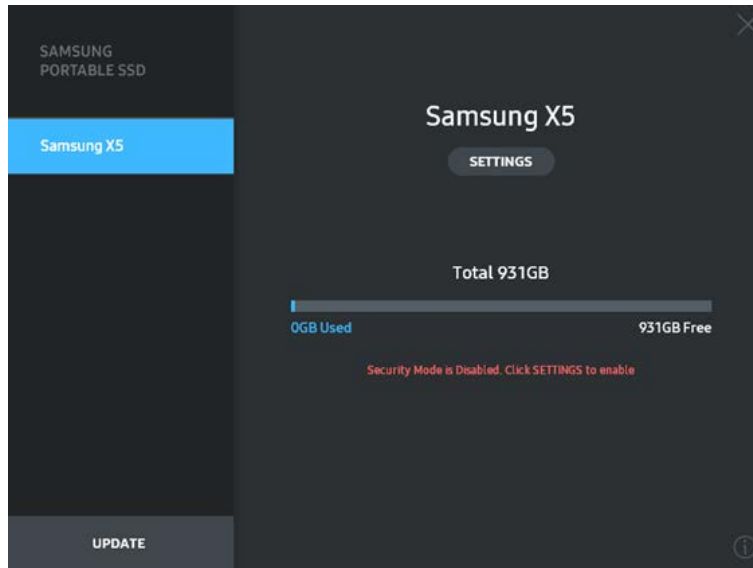

Scáileán baile

- Ag brath ar an timpeallacht úsáideora, b'fhéidir nach gcuirfí "Bogearraí SamsungPortableSSD" i bhfeidhm go huathoibríoch. I gcás mar sin, cliceáil faoi dhó ar dheilbhín "Bogearraí SamsungPortableSSD" in Explorer ar Windows nó sa Deasc ar Mac.
- D'fhéadfadh sé go bhfuil cosaint phasfhocail tacaithe ag leagan áirithe gach OS (nó ag leagan níos déanaí) amháin. Seiceáil an gcomhlíonann do OS na riachtanais chórais agus an dtacaíonn sé le cosaint phasfhocail.
- Más rud é go bhfuil cosaint phasfhocail cumasaithe, ní thaispeántar ach toilleadh dheighilt slándála an X5 ar dtús. Is ionann méid na deighilte slándála sin agus tuairim ar ~128 MB. Ach a n-iontrálann tú an pasfhocal agus a ndíghlasálann tú go rathúil, taispeánfar toilleadh iomlán an X5 i do chóras.
- Is féidir leat Samsung Portable SSD eile a roghnú trí chliceáil ar ainm an X5 ar an bpainéal clé. Tá gach óstghléas (suas le 6 cinn) lena bhfuil Samsung Portable SSD nasctha liostaithe ar Bhogearraí Samsung Portable SSD.