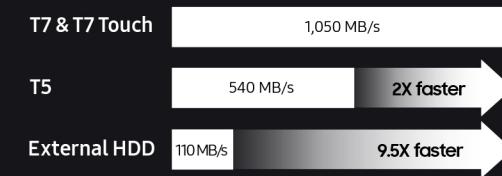

Transfer speed