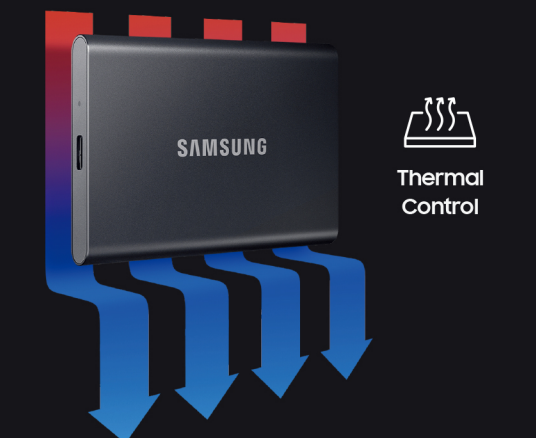

USB Type C-to-C

USB Type C-to-A

Solid inside and out

With no moving parts in a solid aluminum exterior, both drives protect your data safe from falls of up to 2 meters⁴⁾. The password protection based on AES 256-bit hardware encryption keeps your files secure. The T7 Touch's fingerprint security adds further protection.

Stay cool

Never worry about overheating. With Dynamic Thermal Guard, the T7 and T7 Touch are designed to automatically maintain optimal operating temperature⁵⁾ even at fast speeds.

Raising the bar for external storages, the Samsung Portable SSD T7 Series is a perfect storage companion for both professional and casual users who need an on-the-go storage with blazing-fast transfer speed in a size of a credit card. You can choose one that's right for you depending on how much space you need, what color you like, and whether you want fingerprint security.