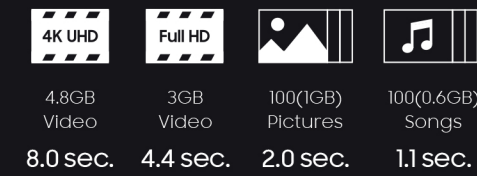

The new norm in external storage

T7 Touch

T7

Speed up the flow

Reduce wait times and accelerate your workflow. Powered by USB 3.2 Gen 2 and NVMe technology, the T7 and T7 Touch perform at sequential read/write speeds up to 1,050/1,000 MB/s¹.

Transfer speed

Download times from a laptop

* Based on internal test results compared to a Samsung external HDD 1TB(HX-MTD10EA). Test system configuration: ASUS Z370 ROG MAXIMUS X APEX (USB 3.2 Gen 2 Type-C), Intel® Core i7-8700K CPU @ 3.70GHz(Coffeelake), OS-Windows 10 RS6

Capacities ⁶⁾	500GB / 1TB / 2TB
Interface	USB 3.2 (Gen 2, 10 Gbps) with backwards compatibility
Dimensions	85 x 57 x 8mm (3.4 x 2.2 x 0.3 inches)
Weight ⁷⁾	58 grams
Performance ¹⁾	Up to 1,050 MB/s
UASP Mode	Supported
Software	Samsung Portable SSD Software 1.0
Encryption	AES 256-bit hardware encryption
Security	Password protection (T7 & T7 Touch), Fingerprint recognition (T7 Touch only)
Certification	CE, BSMI, KC, VCCI, C-tick, FCC, IC, UL, TUV, CB
RoHS Compliance	RoHS2
Connectivity	USB type C-to-C, USB type C-to-A
Warranty ⁸⁾	3-year limited warranty

1) Performance may vary depending on host configuration. To reach maximum read/write speeds of up to 1,050/1,000 MB/s, respectively, the host device and connection cables must support USB 3.2 Gen 2 and the UASP mode must be enabled.