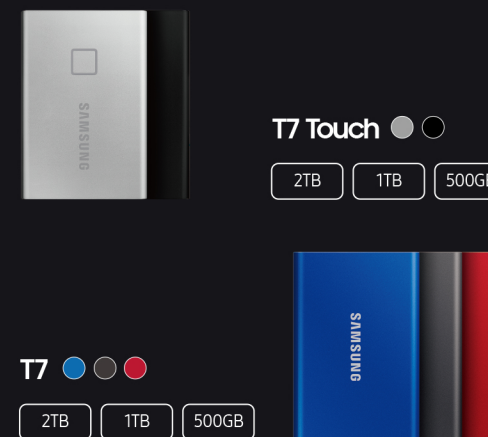

Compact and light

Carry it wherever you go. As small as a credit card and only weighing 58 grams, the T7 and T7 Touch can easily slide into a small pocket. The rounded unibody comfortably fits in your palm.

Lightweight 58g

Find your best fit

A wide variety of options is available to you. The T7 and T7 Touch provide a selection of colors to meet your sense of style. Each drive comes in three capacities to suit your needs : 500GB, 1TB, and 2TB.